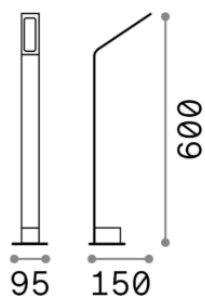

General info

Outdoor - Floor

Outdoor ground mounted bollard with integrated LED sources and direct light emission

Ean	8021696268439
Item	AGOS PT SMALL 4000K
Installation	Floor
Guarantee	5 years
Gross weight	1.25 kg
Volume	0.00961 m ³

Technical info

Net weight	0.95 kg
Insulation class	I
Protection index	IP54
Operating temperature	-15° ~ +45 °C
Dimmer	Non-dimmable, On-Off
Power output	220-240 V AC 50 Hz
Power supply	In-built, included YES (by qualified operators only), electronic

Source info

Integrated source	Integrated LED module
Repleaceable source	-
Power	LED 6,5W
Emission	Direct
Max consuption	max 6,50 W
Features LED	LED SMD
CCT	4000 K
Duration LED (t. 25°c)	25000 h
CRI	> 80
SDCM	3
Light beam	120°*70°
Light beam flux	730 lm
Useful light flux	620 lm
Standby power	< 0.50