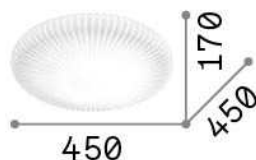

General info

Indoor - Ceiling lamps

Ean	8021696265827
Item	ATRIUM PL D45
Installation	Ceiling lamps
Guarantee	5 years
Gross weight	4.9 kg
Volume	0.067528 m ³

Technical info

Net weight	3.7 kg
Insulation class	II
Protection index	IP20
Compliance	CE
Operating temperature	0° ~ +40 °C
Dimmer	NO, On-Off
Power output	220-240 V AC 50/60 Hz
Power supply	Not required Replaceable (by qualified operators only)

Source info

Integrated source	Integrated LED module
Replaceable source	Replaceable (by qualified operators only)
Power	LED 21 W
Emission	Diffuse
Max consumption	max 21,00 W
Features LED	LED SMD
CCT LED	3000 K
Duration LED (t. 25°C)	30000 h
CRI	> 80
Light beam flux	2250 lm
Useful light flux	1880 lm
Bulb included	1 - E14 OLIVA 4W 3000K CRI80 SATIN