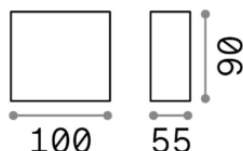

General info

Outdoor - Wall

Outdoor wall mounted lamp with integrated LED sources and direct/indirect light emission

Ean	8021696250946
Item	ARGO AP ANTRACITE 3000K
Installation	Wall
Guarantee	5 years
Gross weight	0.64 kg
Volume	0.001296 m ³

Source info

Integrated source	Integrated LED module
Repleaceable source	-
Power	LED 10W
Emission	Direct + Indirect
Max consupption	max 10,00 W
Features LED	LED COB CREE
CCT	3000 K
Duration LED (t. 25°C)	20000 h
CRI	> 80
SDCM	3
Light beam	85+85°
Light beam flux	1050 lm
Useful light flux	820 lm
Photobiological risk	1
Standby power	< 0.50