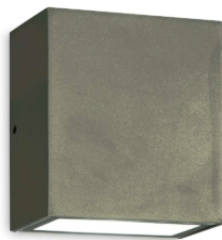

General info

Outdoor - Wall

Outdoor wall mounted lamp with integrated LED sources and direct/indirect light emission

Ean	8021696250946
Item	ARGO AP ANTRACITE 3000K
Installation	Wall
Guarantee	5 years
Gross weight	0.64 kg
Volume	0.001296 m ³

Source info

Integrated source	Integrated LED module
Repleaceable source	-
Power	LED 10W
Emission	Direct + Indirect
Max consupption	max 10,00 W
Features LED	LED COB CREE
CCT	3000 K
Duration LED (t. 25°C)	20000 h
CRI	> 80
SDCM	3
Light beam	85+85°
Light beam flux	1050 lm
Useful light flux	820 lm
Photobiological risk	1
Standby power	< 0.50