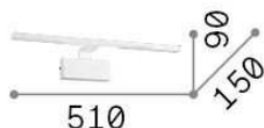

Source info

Integrated source	Integrated LED module
Replaceable source	-
Power	LED 12,5W
Emission	Direct
Max consumption	max 12,50 W
Features LED	LED SMD
CCT	3000 K
Duration LED (t. 25°C)	30000 h
CRI	> 80
SDCM	3
Light beam	110°
Light beam flux	1450 lm
Useful light flux	850 lm
Standby power	< 0.50