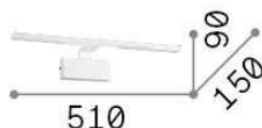

General info

DECORATIVO - Wall

Indoor wall mounted linear fitting with integrated LED sources and direct light emission

Ean	8021696224954
Item	ALMA AP 12W OTTONE
Installation	Wall
Guarantee	5 years
Gross weight	1.15 kg
Volume	0.016245 m ³

Technical info

Net weight	0.65 kg
Insulation class	II
Protection index	IP20
Operating temperature	0° ~ +40 °C
Dimmer	Non-dimmable, On-Off
Power output	220-240 V AC 50/60 Hz
Power supply	In-built, included
	YES (by qualified operators only), electronic
Load resistance	IK05

Source info

Integrated source	Integrated LED module
Repleaceable source	-
Power	LED 12,5W
Emission	Direct
Max consupption	max 12,50 W
Features LED	LED SMD
CCT	3000 K
Duration LED (t. 25°C)	30000 h
CRI	> 80
SDCM	3
Light beam	110°
Light beam flux	1450 lm
Useful light flux	850 lm
Standby power	< 0.50