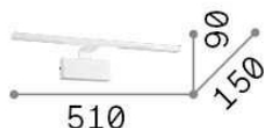

General info

DECORATIVO - Wall

Indoor wall mounted linear fitting with integrated LED sources and direct light emission

Ean	8021696224930
Item	ALMA AP 12W CROMO
Installation	Wall
Guarantee	5 years
Gross weight	1.15 kg
Volume	0.016245 m ³

Technical info

Net weight	0.65 kg
Insulation class	II
Protection index	IP20
Operating temperature	0° ~ +40 °C
Dimmer	Non-dimmable, On-Off
Power output	220-240 V AC 50/60 Hz
Power supply	In-built, included
	YES (by qualified operators only), electronic
Load resistance	IK05

Source info

Integrated source	Integrated LED module
Replaceable source	-
Power	LED 12,5W
Emission	Direct
Max consumption	max 12,50 W
Features LED	LED SMD
CCT	3000 K
Duration LED (t. 25°C)	30000 h
CRI	> 80
SDCM	3
Light beam	110°
Light beam flux	1450 lm
Useful light flux	850 lm
Standby power	< 0.50