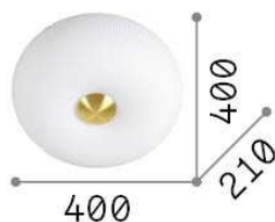

Source info

Integrated source	Light bulb (included)
Replaceable source	Replaceable
Power	GX53 max 3 x 15W
Emission	Diffuse
Max consumption	-
Bulb included	EAN 8021696123936