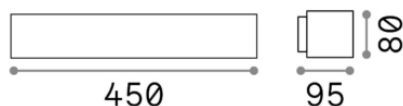

General info

Outdoor - Wall

Outdoor wall mounted lamp with multiple sources, enhanced protection and direct/indirect light emission

Ean	8021696163543
Item	ANDROMEDA AP2 GRIGIO
Installation	Wall
Guarantee	5 years
Gross weight	1.8 kg
Volume	0.005225 m ³

Technical info

Net weight	1.63 kg
Insulation class	I
Protection index	IP55
Operating temperature	-15° ~ +45 °C
Dimmer	Non-dimmable
Power output	220-240 V AC
Power supply	Not required

Source info

Integrated source	Light bulb (not included)
Replaceable source	YES
Power	E27 max 2 x 60W
Emission	Direct + Indirect
Max consumption	-
Recommended bulb	E27 SFERA 6W 4000K CRI80 BIANCO