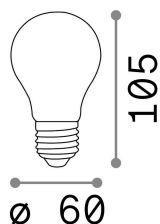

### Lampadine e accessori - Goccia

Non-dimmable light bulb with integrated LED sources and diffuse light emission

<b>Ean</b>	8021696123899
<b>Item</b>	E27 08W GOCCIA BIANCO 3000K
<b>Installation</b>	Light bulb
<b>Guarantee</b>	5 years
<b>Gross weight</b>	0.06 kg
<b>Volume</b>	0.00057 m <sup>3</sup>

## Source info

<b>Power</b>	8W
<b>Emission</b>	Diffuse
<b>Max consumption</b>	max 8,30 W
<b>CCT</b>	3000 K
<b>Duration LED (t. 25°C)</b>	25000 h
<b>CRI</b>	> 80
<b>Light beam</b>	900 lm
<b>Useful light flux</b>	900 lm
<b>Photobiological risk</b>	EXEMPT
<b>Standby power</b>	< 0.50