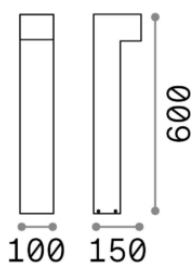

General info

Outdoor - Floor

Outdoor ground mounted bollard with multiple sources and direct light emission

Ean	8021696115078
Item	SIRIO PT2 SMALL ANTRACITE
Installation	Floor
Guarantee	5 years
Gross weight	1.86 kg
Volume	0.013608 m ³

Technical info

Net weight	1.55 kg
Insulation class	I
Protection index	IP44
Operating temperature	-
Dimmer	Non-dimmable
Power output	220-240 V AC
Power supply	Not required

Source info

Integrated source	Light bulb (not included)
Replaceable source	YES
Power	G9 max 2 x 15W
Emission	Direct
Max consumption	-
Recommended bulb	G9 3.0W 4000K CRI80