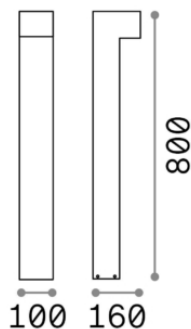

General info

Outdoor - Floor

Outdoor ground mounted bollard with multiple sources and direct light emission

Ean	8021696115061
Item	SIRIO PT2 BIG ANTRACITE
Installation	Floor
Guarantee	5 years
Gross weight	2.25 kg
Volume	0.018144 m ³

Technical info

Net weight	1.88 kg
Insulation class	I
Protection index	IP44
Operating temperature	-
Dimmer	Non-dimmable
Power output	220-240 V AC
Power supply	Not required

Source info

Integrated source	Light bulb (not included)
Replaceable source	YES
Power	G9 max 2 x 15W
Emission	Direct
Max consumption	-
Recommended bulb	G9 3.0W 4000K CRI80