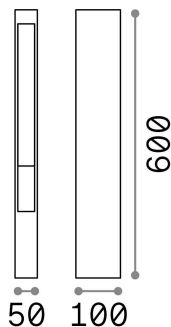

General info

Outdoor - Floor

Outdoor ground mounted bollard with direct light emission

Ean	8021696114347
Item	MERCURIO PT1
Installation	Floor
Guarantee	5 years
Gross weight	1.76 kg
Volume	0.00567 m ³

Technical info

Net weight	1.54 kg
Insulation class	I
Protection index	IP44
Compliance	CE
Operating temperature	-
Dimmer	Non-dimmable
Power output	220-240 V AC
Power supply	Not required

Source info

Integrated source	Light bulb (not included)
Replaceable source	Replaceable
Power	G9 max 1 x 15 W
Emission	Direct
Max consumption	-
Recommended bulb	G9 3.0W 4000K CRI80