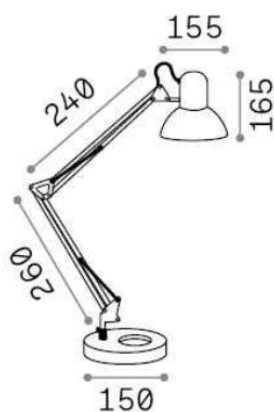

General info

DECORATIVO - Table

Indoor table lamp with in-built switch and direct light emission

Ean	8021696108094
Item	KELLY TL1 NERO
Installation	Table
Guarantee	5 years
Gross weight	1.64 kg
Volume	0.006528 m ³

Technical info

Net weight	1.51 kg
Insulation class	II
Protection index	IP20
Operating temperature	0° ~ +40 °C
Dimmer	Non-dimmable
Power output	220-240 V AC
Power supply	Not required

Source info

Integrated source	Light bulb (not included)
Replaceable source	YES
Power	E27 max 1 x 42W
Emission	Direct
Max consumption	-
Recommended bulb	E27 SFERA 4W 3000K CRI80 BIANCO