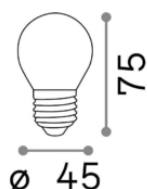

General info

Lampadine e accessori - Sfera

Ean	8021696101286
Item	E27 04W SFERA BIANCO 3000K
Installation	Light bulb
Guarantee	5 years
Gross weight	0.05 kg
Volume	0.000272 m ³

Technical info

Net weight	0.04 kg
Insulation class	-
Compliance	CE
Power output	-
Dimmer	Non-dimmable, On-Off
Power supply	Not required
Protection index	-

Source info

Power	4W
Emission	Diffuse
Max consumption	max 3,9 W
CCT	3000
Duration LED (t. 25°C)	25000 h
CRI	> 80
Light beam	340 lm
Useful light flux	340 lm
Standby power	< 0.50