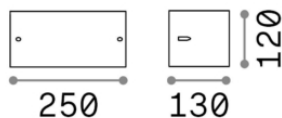

General info

Outdoor - Wall

Outdoor wall mounted lamp with direct/indirect light emission

Ean	8021696092423
Item	REX-2 AP1 ANTRACITE
Installation	Wall
Guarantee	5 years
Gross weight	0.8 kg
Volume	0.00648 m ³

Technical info

Net weight	0.6 kg
Insulation class	I
Protection index	IP44
Operating temperature	-
Dimmer	Non-dimmable
Power output	220-240 V AC
Power supply	Not required

Source info

Integrated source	Light bulb (not included)
Replaceable source	YES
Power	E27 max 1 x 60W
Emission	Direct + Indirect
Max consumption	-
Recommended bulb	E27 GOCCIA 10W 4000K CRI80 BIANCO