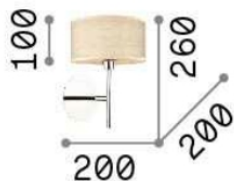

Source info

Integrated source	Light bulb (included)
Replaceable source	YES
Power	G9 max 1 x 40W
Emission	Diffuse
Max consumption	-
Bulb included	EAN 8021696209043