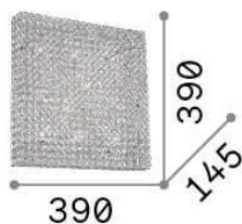

Source info

Integrated source	Light bulb (included)
Replaceable source	YES
Power	G9 max 6 x 40W
Emission	Diffuse
Max consumption	-
Bulb included	EAN 8021696209043