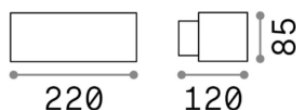

General info

Outdoor - Wall

Outdoor wall mounted lamp with enhanced protection and direct/indirect light emission

Ean	8021696066868
Item	ANDROMEDA AP1 BIANCO
Installation	Wall
Guarantee	5 years
Gross weight	1.2 kg
Volume	0.003908 m ³

Technical info

Net weight	1 kg
Insulation class	I
Protection index	IP55
Operating temperature	-15° ~ +45 °C
Dimmer	Non-dimmable
Power output	220-240 V AC
Power supply	Not required

Source info

Integrated source	Light bulb (not included)
Replaceable source	YES
Power	E27 max 1 x 60W
Emission	Direct + Indirect
Max consumption	-
Recommended bulb	E27 SFERA 6W 4000K CRI80 BIANCO