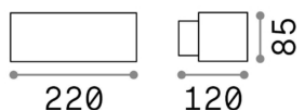

General info

Outdoor - Wall

Outdoor wall mounted lamp with enhanced protection and direct/indirect light emission

Ean	8021696061597
Item	ANDROMEDA AP1 NERO
Installation	Wall
Guarantee	5 years
Gross weight	1.2 kg
Volume	0.003908 m ³

Technical info

Net weight	1 kg
Insulation class	I
Protection index	IP55
Operating temperature	-15° ~ +45 °C
Dimmer	Non-dimmable
Power output	220-240 V AC
Power supply	Not required

Source info

Integrated source	Light bulb (not included)
Replaceable source	YES
Power	E27 max 1 x 60W
Emission	Direct + Indirect
Max consumption	-
Recommended bulb	E27 SFERA 6W 4000K CRI80 BIANCO