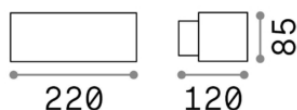

General info

Outdoor - Wall

Outdoor wall mounted lamp with enhanced protection and direct/indirect light emission

Ean	8021696061580
Item	ANDROMEDA AP1 ANTRACITE
Installation	Wall
Guarantee	5 years
Gross weight	1.2 kg
Volume	0.003908 m ³

Technical info

Net weight	1 kg
Insulation class	I
Protection index	IP55
Operating temperature	-15° ~ +45 °C
Dimmer	Non-dimmable
Power output	220-240 V AC
Power supply	Not required

Source info

Integrated source	Light bulb (not included)
Replaceable source	YES
Power	E27 max 1 x 60W
Emission	Direct + Indirect
Max consumption	-
Recommended bulb	E27 SFERA 6W 4000K CRI80 BIANCO