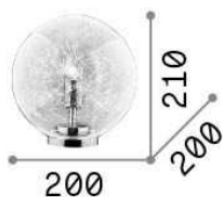

General info

DECORATIVO - Table

Indoor table lamp with in-built switch and diffuse light emission

Ean	8021696045139
Item	MAPA MAX TL1 D20
Guarantee	5 years
Gross weight	1.26 kg
Volume	0.028728 m ³

Technical info

Net weight	0.97 kg
Insulation class	II
Protection index	IP20
Operating temperature	0° ~ +40 °C
Dimmer	Non-dimmable
Power output	220-240 V AC
Power supply	Not required

Source info

Integrated source	Light bulb (not included)
Replaceable source	YES
Power	E27 max 1 x 60W
Emission	Diffuse
Max consumption	-
Recommended bulb	E27 08W GOCCIA TRASP 3000K