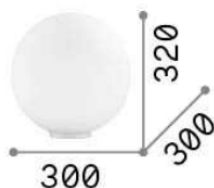

General info

DECORATIVO - Table

Indoor table lamp with in-built switch and diffuse light emission

Ean	8021696009131
Item	MAPA BIANCO TL1 D30
Guarantee	5 years
Gross weight	2.45 kg
Volume	0.05145 m ³

Technical info

Net weight	1.88 kg
Insulation class	II
Protection index	IP20
Operating temperature	0° ~ +40 °C
Dimmer	Non-dimmable
Power output	220-240 V AC
Power supply	Not required

Source info

Integrated source	Light bulb (not included)
Replaceable source	YES
Power	E27 max 1 x 60W
Emission	Diffuse
Max consumption	-
Recommended bulb	E27 08W GOCCIA TRASP 3000K