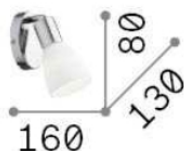

General info

DECORATIVO - Wall

Indoor ceiling or wall mounted adjustable projector with diffuse light emission

Ean	8021696002705
Item	SNAKE AP1
Guarantee	5 years
Gross weight	0.5 kg
Volume	0.002912 m ³

Technical info

Net weight	0.38 kg
Insulation class	I
Protection index	IP20
Operating temperature	0° ~ +40 °C
Dimmer	Non-dimmable
Power output	220-240
Power supply	-
Adjustability	YES

Source info

Integrated source	Light bulb (not included)
Replaceable source	YES
Power	E14 max 1 x 40W
Emission	Diffuse
Max consumption	-
Recommended bulb	E14 04W SFERA BIANCO 3000K