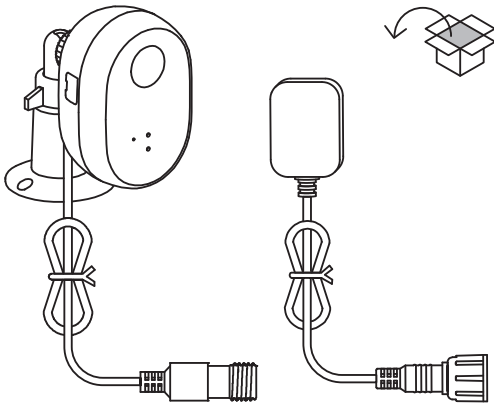

WIZ

SMART OUTDOOR CAMERA

Installation
manual

X3 (ST4.2 x 30)

X3 (Ø6 x 30)

Excluded