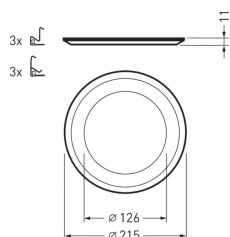

2325 G3 C05 SP 200

TOC: 8120600

CE

Product description

Refurbishment plate, for covering existing ceiling cut-outs in retrofit applications. For round downlights of the series 2325 G3 C05... . For ceiling cut-outs \varnothing 160 -200 mm.

Product features and key data

Outside diameter	215 mm
Weight	0,1 kg