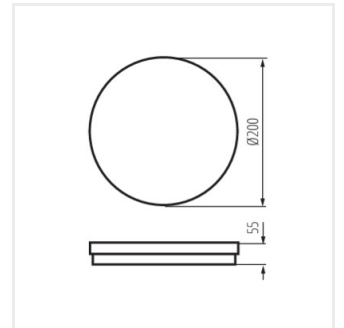

### Stropní LED svítidlo

BENO ECO 30W CCT O W

BENO ECO 30W CCT O B

BENO ECO 40W CCT O W

BENO ECO 40W CCT O B

BENO ECO 12W CCT O W

BENO ECO 12W CCT O B

BENO ECO 20W CCT O W