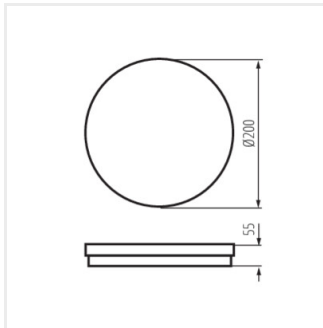

### Stropní LED svítidlo

BENO ECO 30W CCT O W

BENO ECO 30W CCT O B

BENO ECO 40W CCT O W

BENO ECO 40W CCT O B

BENO ECO 12W CCT O W

BENO ECO 12W CCT O B

BENO ECO 20W CCT O W