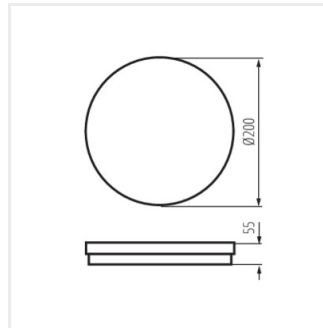

### Stropní LED svítidlo

BENO ECO 30W CCT O W

BENO ECO 30W CCT O B

BENO ECO 40W CCT O W

BENO ECO 40W CCT O B

BENO ECO 12W CCT O W

BENO ECO 12W CCT O B

BENO ECO 20W CCT O W