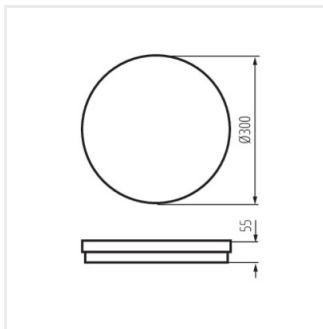

BENO ECO 30W CCT O W