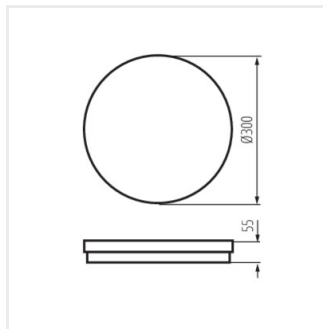

BENO ECO 30W CCT O B