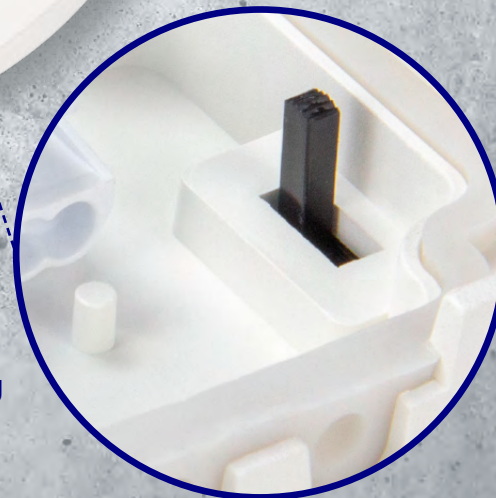

# Kanlux

Easy to install

Efficient dismantling

Quick installation

„DIP switch” inside the junction box - changing the colour temperature

**Kanlux**

Wide range of uses and applications