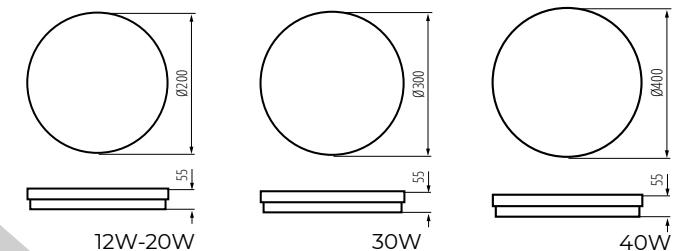

## Technical data:

Rated voltage: 220-240 V

Light source: LED SMD

Beam angle: 110 degree

IP: 65

Housing material: plastic

Lampshade material: plastic

Electric shock protection class: II

## Dimensions: