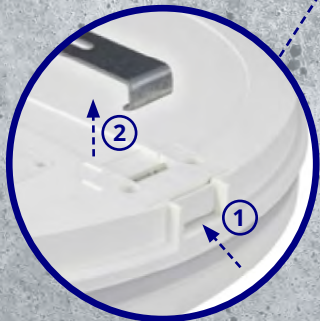

# Kanlux

The light ring integrated with the housing of the luminary creates a unique decorative element, combining the functionality of lighting with aesthetic design.

High resistance to water and dust penetration-protection class

# Kanlux

Easy to install

Efficient dismantling

Quick installation

„DIP switch” inside the junction box - changing the colour temperature

**Kanlux**

Wide range of uses and applications