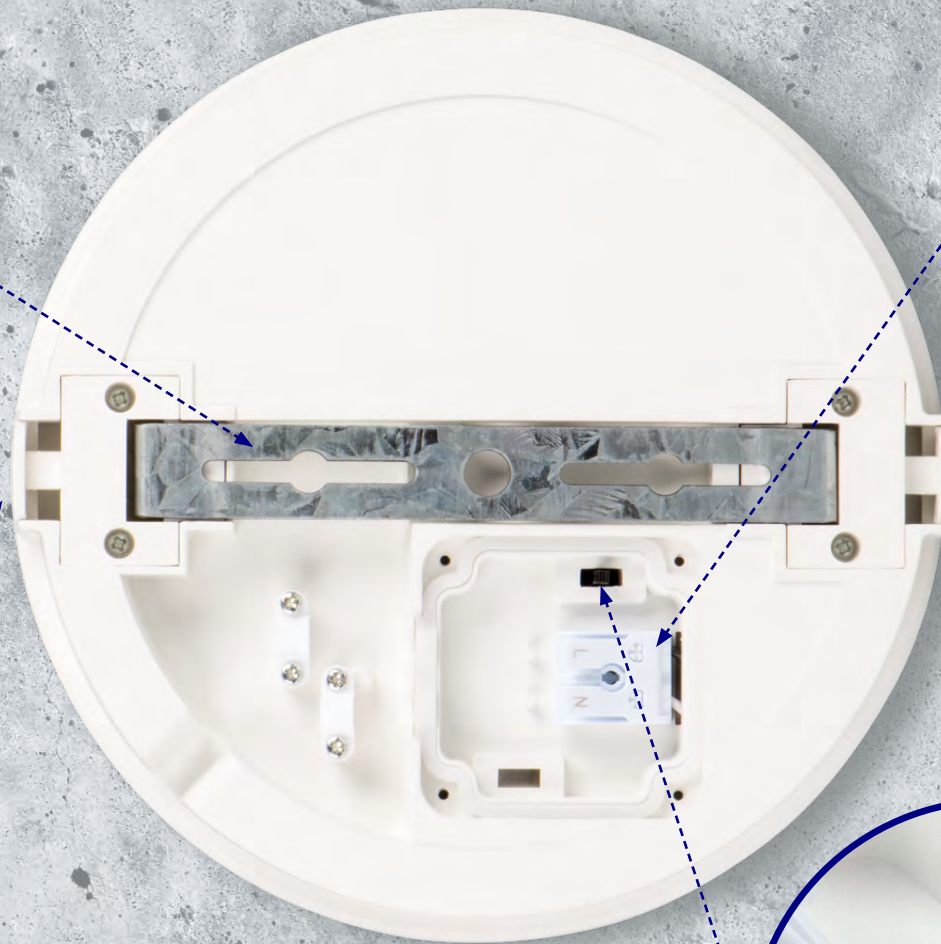

# Kanlux

The light ring integrated with the housing of the luminary creates a unique decorative element, combining the functionality of lighting with aesthetic design.

High resistance to water and dust penetration-protection class

**IP65**

Even light distribution

# Kanlux

Easy to install

Efficient dismantling

Quick installation

„DIP switch” inside the junction box - changing the colour temperature

**Kanlux**

Wide range of uses and applications