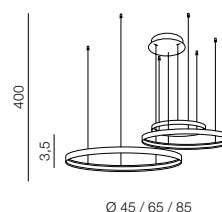

AMANDA PENDANT 45+65+85 3000K BK

AZ5027, EAN5901238450276

Product Specifications

Type	Pendant
Type of track	-
Possible Adjustment	YES
Color	Sand black housing / White acrylic
Material	Aluminium / Metal housing / Acrylic diffuser
Light source	3
Type of source	LED INTEGRATED
Lumens	7600 lm
Kelvins	3000K
Beam angle	-
Dimmable	-
Type of DIMM	-
CCT	-
Type of CCT	-
Lifetime	30000 h.
Type of control	ON / OFF SWITCH (Not included)
Remote control	-
CRI	? 80
Track adapter	-
Voltage	230V
Power	150W
Switch location	
Protection class	IP20
Tilt	-
Rotation	-

Dimensions

Product	height / width / length [cm]	400 x 45 ~ 65 ~ 85 x -
Mounting inlet	depth / width / length [cm]	- x - x -
Ceiling base	height / diameter / width / length [cm]	- x - x - x -
Shades	height / diameter / width / length [cm]	3,5 x 45 ~ 65 ~ 85 x - x -
Wall base	height / diameter / width / length [cm]	- x - x - x -
Table base	height / diameter / width / length [cm]	- x - x - x -
Floor base	height / diameter / width / length [cm]	- x - x - x -