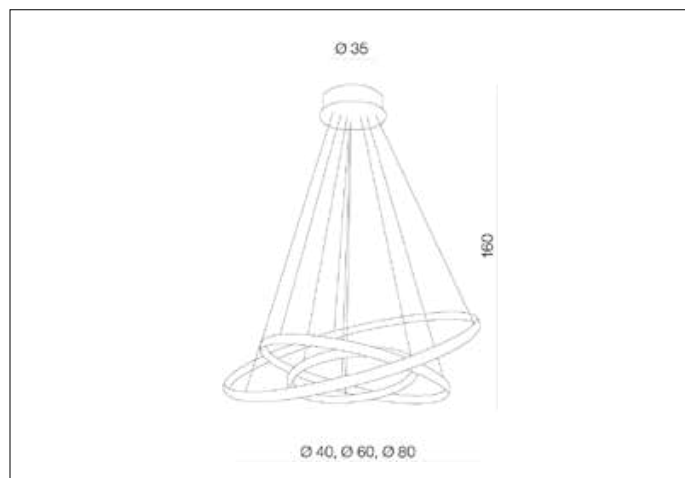

AZzardo[®]
 LIGHTING

 BRIGHTON 3 BK
 AZ4428, EAN 5901238444282

Dimensions height / width / length [cm] **Product Specifications**

Product	160 x 80 x N/A
Mounting inlet:	N/A x N/A x N/A
Ceiling base:	5,5 x 22 x N/A
Shades	3 x 40 ~ 60 ~ 80 x N/A

Line	DECORATIVE
Type	Pendant
Type of track	N/A
Colour	Matt Black
Material	Metal / Crystals
Light source	3
Type of socket	LED INTEGRATED
Lumens	3300
Kelvins	3000
Beam angle	N/A
Dimmable	N/A
CCT	N/A
RGB	N/A
RA	? 80
App remote control	N/A
Remote control	N/A
Voltage	230V
Power	55W
Switch location	N/A
Protection class	IP20
Tilt	N/A
Rotation	N/A

Shipping info height / width / length [cm]

BOX 1:	11,5 x 90 x 90
BOX 2:	N/A x N/A x N/A
BOX 3:	N/A x N/A x N/A
Net weight [kg]	6,3
Gross weight [kg]	7,3

Energy efficiency

 Azzardo Sp. z o.o.
 ul. Strzeszyńska 33 60-479 Poznań,
 NIP: 929-185-75-07