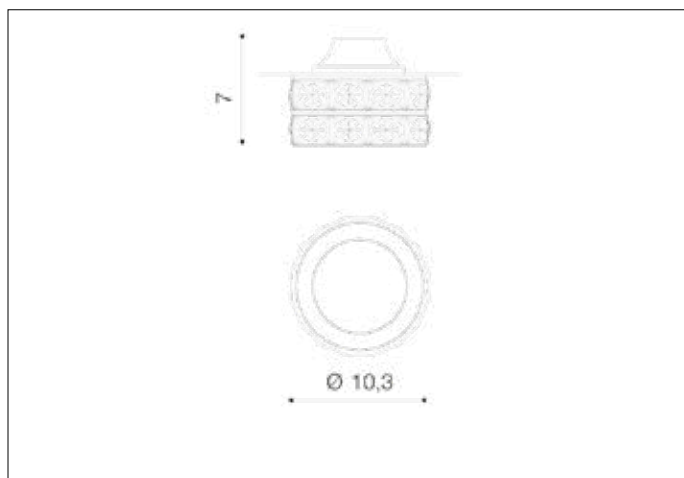

AZzardo[®]
LIGHTING

ESTER S 2 CH
AZ4413, EAN 5901238444138

Dimensions height / width / length [cm] Product Specifications

Product	7 x 10,3 x 10,3
Mounting inlet:	2,6 x 6,1 x N/A
Ceiling base:	N/A x N/A x N/A
Shades	N/A x N/A x N/A

Line	TECHNICAL
Type	Downlight
Type of track	N/A
Colour	Chrome
Material	Metal / Crystals
Light source	1
Type of socket	GU10
Lumens	N/A
Kelvins	N/A
Beam angle	N/A
Dimmable	N/A
CCT	N/A
RGB	N/A
RA	N/A
App remote control	N/A
Remote control	N/A
Voltage	230V
Power	max LED 50W
Switch location	N/A
Protection class	IP20
Tilt	N/A
Rotation	N/A

Shipping info height / width / length [cm]

BOX 1:	10 x 11 x 12
BOX 2:	N/A x N/A x N/A
BOX 3:	N/A x N/A x N/A
Net weight [kg]	0,38
Gross weight [kg]	0,45

Energy efficiency

N/A

Azzardo Sp. z o.o.
ul. Strzeszyńska 33 60-479 Poznań,
NIP: 929-185-75-07