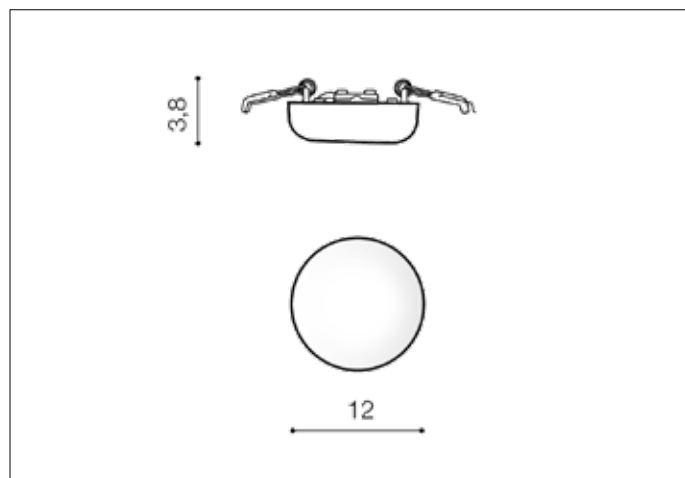

AZzardo[®]
LIGHTING

LAMIR R 12 4000K
AZ4386, EAN 5901238443865

Dimensions height / width / length [cm] Product Specifications

Product	3,8 x 12 x N/A
Mounting inlet:	1,5 x 7,50 ~ 9,60 x N/A
Ceiling base:	N/A x N/A x N/A
Shades	N/A x N/A x N/A

Line	TECHNICAL
Type	Downlight
Type of track	N/A
Colour	White
Material	Metal / PC
Light source	1
Type of socket	LED INTEGRATED
Lumens	N/A
Kelvins	4000
Beam angle	N/A
Dimmable	N/A
CCT	N/A
RGB	N/A
RA	? 80
App remote control	N/A
Remote control	N/A
Voltage	230V
Power	16W
Switch location	N/A
Protection class	IP44
Tilt	N/A
Rotation	N/A

Shipping info height / width / length [cm]

BOX 1:	5,5 x 16 x 13
BOX 2:	N/A x N/A x N/A
BOX 3:	N/A x N/A x N/A
Net weight [kg]	0,2
Gross weight [kg]	0,26

Energy efficiency

Azzardo Sp. z o.o.
ul. Strzeszyńska 33 60-479 Poznań,
NIP: 929-185-75-07