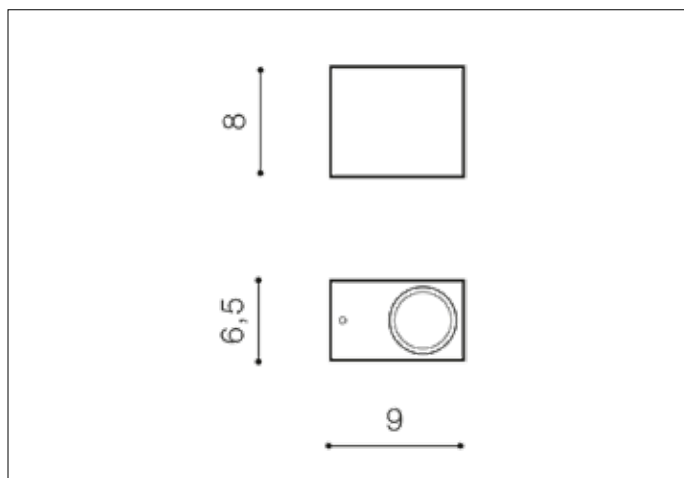

AZzardo[®]
LIGHTING

RIMINI 1 SQUARE WH
AZ4313, EAN 5901238443131

Dimensions height / width / length [cm] Product Specifications

Product	8 x 6,5 x 9
Mounting inlet:	N/A x N/A x N/A
Ceiling base:	N/A x N/A x N/A
Shades	N/A x N/A x N/A

Line	TECHNICAL
Type	Wall
Type of track	N/A
Colour	White
Material	Metal
Light source	1
Type of socket	GU10
Lumens	N/A
Kelvins	N/A
Beam angle	N/A
Dimmable	N/A
CCT	N/A
RGB	N/A
RA	N/A
App remote control	N/A
Remote control	N/A
Voltage	230V
Power	max LED 35W
Switch location	N/A
Protection class	IP54
Tilt	N/A
Rotation	N/A

Shipping info height / width / length [cm]

BOX 1:	9 x 10,5 x 8
BOX 2:	N/A x N/A x N/A
BOX 3:	N/A x N/A x N/A
Net weight [kg]	0,32
Gross weight [kg]	0,37

Energy efficiency

Azzardo Sp. z o.o.
ul. Strzeszyńska 33 60-479 Poznań,
NIP: 929-185-75-07