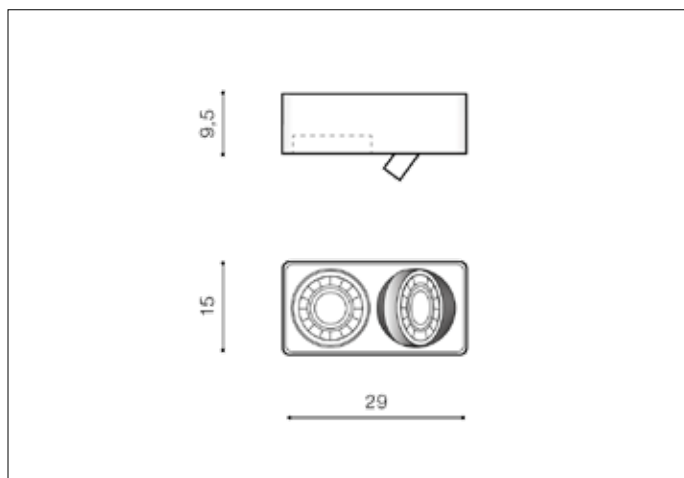

**AZzardo**<sup>®</sup>  
LIGHTING

PAOLA 2 230V WH  
AZ4132, EAN 5901238441328

## Dimensions height / width / length [cm] Product Specifications

Product	9,5 x 29 x 15
Mounting inlet:	N/A x N/A x N/A
Ceiling base:	N/A x N/A x N/A
Shades	N/A x N/A x N/A

Line	TECHNICAL
Type	Exposed Downlight
Type of track	N/A
Colour	White
Material	Metal / Aluminium
Light source	2
Type of socket	ES111 ~ GU10
Lumens	N/A
Kelvins	N/A
Beam angle	N/A
Dimmable	N/A
CCT	N/A
RGB	N/A
RA	N/A
App remote control	N/A
Remote control	N/A
Voltage	230V
Power	max LED 16W
Switch location	N/A
Protection class	IP20
Tilt	40°
Rotation	N/A

## Shipping info height / width / length [cm]

BOX 1:	10,5 x 29,5 x 15,5
BOX 2:	N/A x N/A x N/A
BOX 3:	N/A x N/A x N/A
Net weight [kg]	1,2
Gross weight [kg]	1,4