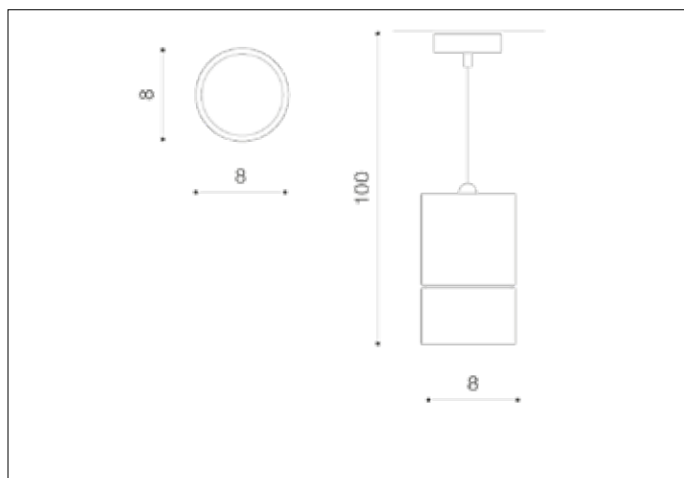

AZzardo[®]
LIGHTING

RAFFAEL BLACK
AZ3497, EAN 5901238434979

Dimensions height / width / length [cm] Product Specifications

Product	100 x 8 x N/A
Mounting inlet:	N/A x N/A x N/A
Ceiling base:	N/A x N/A x N/A
Shades	12,5 x 8 x N/A

Line	TECHNICAL
Type	Pendant
Type of track	N/A
Colour	Black
Material	Metal
Light source	1
Type of socket	GU10
Lumens	N/A
Kelvins	N/A
Beam angle	N/A
Dimmable	N/A
CCT	N/A
RGB	N/A
RA	N/A
App remote control	N/A
Remote control	N/A
Voltage	230V
Power	max LED 50W
Switch location	N/A
Protection class	IP20
Tilt	N/A
Rotation	N/A

Shipping info height / width / length [cm]

BOX 1:	19,5 x 8,5 x 8,5
BOX 2:	N/A x N/A x N/A
BOX 3:	N/A x N/A x N/A
Net weight [kg]	0,45
Gross weight [kg]	0,5

Energy efficiency

N/A

Azzardo Sp. z o.o.
ul. Strzeszyńska 33 60-479 Poznań,
NIP: 929-185-75-07