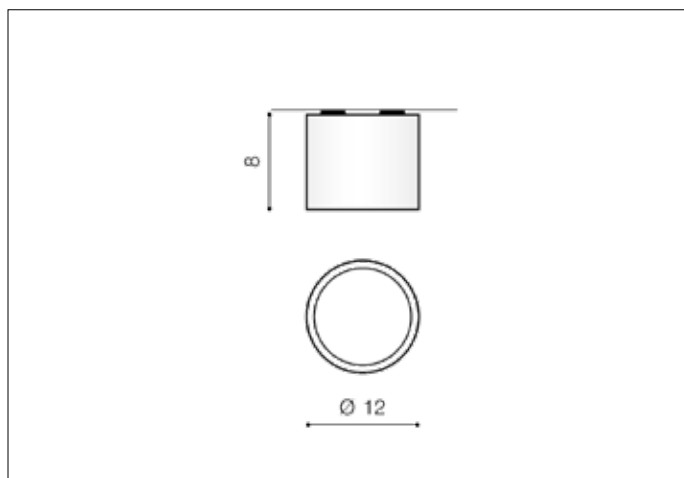

## Dimensions height / width / length [cm] Product Specifications

Product	8 x 12 x N/A
Mounting inlet:	N/A x N/A x N/A
Ceiling base:	N/A x N/A x N/A
Shades	N/A x N/A x N/A

Line	TECHNICAL
Type	Exposed Downlight
Type of track	N/A
Colour	White
Material	Aluminium
Light source	1
Type of socket	ES111 ~ GU10
Lumens	N/A
Kelvins	N/A
Beam angle	N/A
Dimmable	N/A
CCT	N/A
RGB	N/A
RA	N/A
App remote control	N/A
Remote control	N/A
Voltage	230V
Power	max LED 35W
Switch location	N/A
Protection class	IP20
Tilt	N/A
Rotation	N/A

## Shipping info height / width / length [cm]

BOX 1:	8,5 x 12,5 x 12,5
BOX 2:	N/A x N/A x N/A
BOX 3:	N/A x N/A x N/A
Net weight [kg]	0,3
Gross weight [kg]	0,35