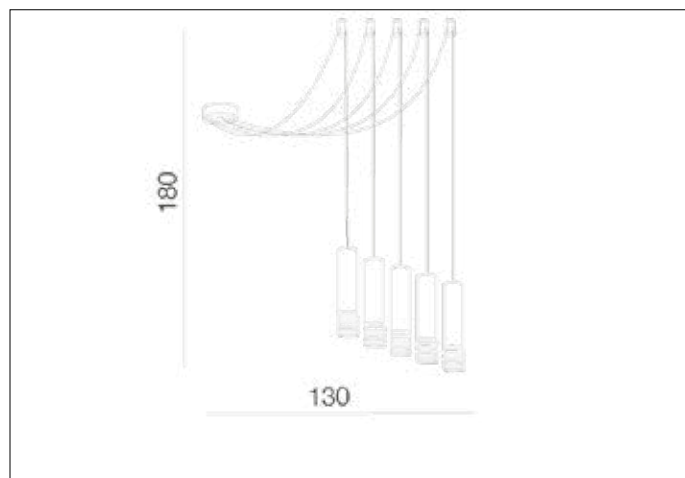

AZzardo[®]
LIGHTING

LOCUS L PENDANT 5 WHITE
AZ3406, EAN 5901238434061

Dimensions height / width / length [cm] Product Specifications

Product	180 x 130 x 130
Mounting inlet:	N/A x N/A x N/A
Ceiling base:	5 ~ 4 x 10 ~ 2 x N/A
Shades	26 x 6,4 x N/A

Line	DECORATIVE
Type	Pendant
Type of track	N/A
Colour	White
Material	Metal
Light source	5
Type of socket	GU10
Lumens	N/A
Kelvins	N/A
Beam angle	N/A
Dimmable	N/A
CCT	N/A
RGB	N/A
RA	N/A
App remote control	N/A
Remote control	N/A
Voltage	230V
Power	max LED 35W
Switch location	N/A
Protection class	IP20
Tilt	N/A
Rotation	N/A

Shipping info height / width / length [cm]

BOX 1:	17 x 51 x 59
BOX 2:	N/A x N/A x N/A
BOX 3:	N/A x N/A x N/A
Net weight [kg]	5,4
Gross weight [kg]	6

Energy efficiency

N/A

Azzardo Sp. z o.o.
ul. Strzeszyńska 33 60-479 Poznań,
NIP: 929-185-75-07