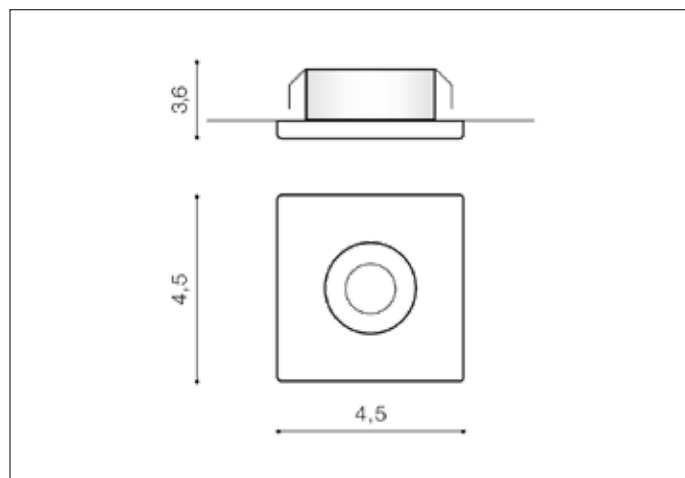

AZzardo[®]
LIGHTING

FILL S 4000K WHITE
AZ3378, EAN 5901238433781

Dimensions height / width / length [cm] Product Specifications

Product	3,6 x 4,5 x 4,5
Mounting inlet:	3,3 x 4 x N/A
Ceiling base:	N/A x N/A x N/A
Shades	N/A x N/A x N/A

Line	TECHNICAL
Type	Downlight
Type of track	N/A
Colour	White
Material	Aluminium
Light source	1
Type of socket	LED INTEGRATED
Lumens	425
Kelvins	4000
Beam angle	N/A
Dimmable	N/A
CCT	N/A
RGB	N/A
RA	N/A
App remote control	N/A
Remote control	N/A
Voltage	230V
Power	5W
Switch location	N/A
Protection class	IP20
Tilt	N/A
Rotation	N/A

Shipping info height / width / length [cm]

BOX 1:	7 x 11,5 x 7
BOX 2:	N/A x N/A x N/A
BOX 3:	N/A x N/A x N/A
Net weight [kg]	0,12
Gross weight [kg]	0,15

Energy efficiency

Azzardo Sp. z o.o.
ul. Strzeszyńska 33 60-479 Poznań,
NIP: 929-185-75-07