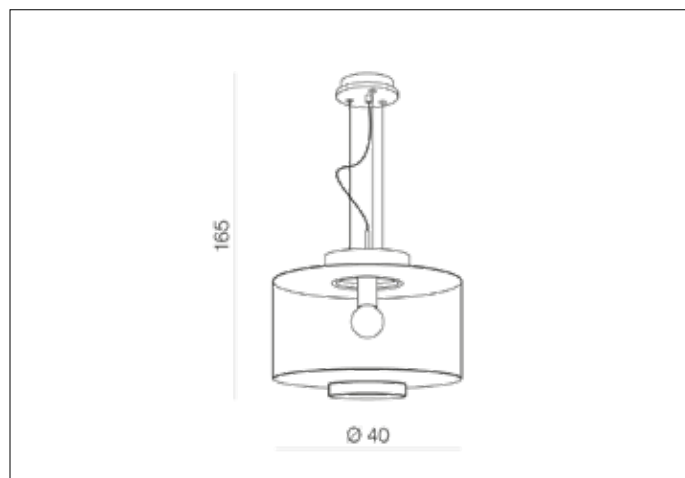

**AZzardo**<sup>®</sup>  
LIGHTING

SOREL

AZ3343, EAN 5901238433439

## Dimensions height / width / length [cm] Product Specifications

Product	165 x 40 x N/A
Mounting inlet:	N/A x N/A x N/A
Ceiling base:	3 x 15 x N/A
Shades	25 x 40 x N/A

Line	DECORATIVE
Type	Pendant
Type of track	N/A
Colour	Clear
Material	Wood / Glass / Metal
Light source	1
Type of socket	E27
Lumens	N/A
Kelvins	N/A
Beam angle	N/A
Dimmable	N/A
CCT	N/A
RGB	N/A
RA	N/A
App remote control	N/A
Remote control	N/A
Voltage	230V
Power	max LED 40W
Switch location	N/A
Protection class	IP20
Tilt	N/A
Rotation	N/A

## Shipping info height / width / length [cm]

BOX 1:	49 x 47 x 46
BOX 2:	N/A x N/A x N/A
BOX 3:	N/A x N/A x N/A
Net weight [kg]	5,1
Gross weight [kg]	5,6