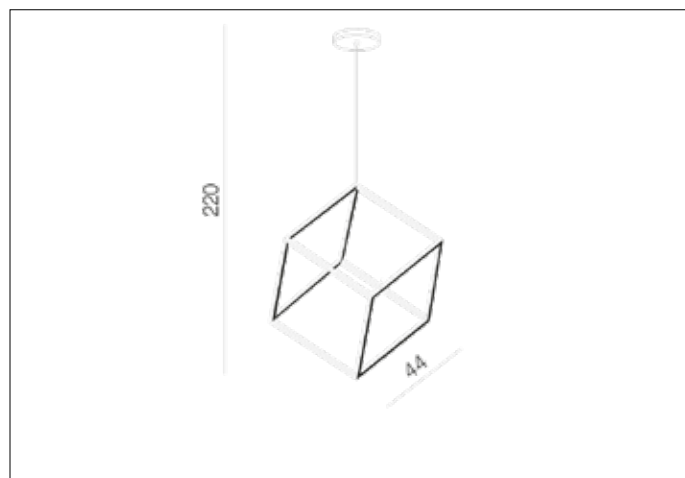

AZzardo[®]
LIGHTING

STRANGE 44

AZ3183, EAN 5901238431831

Dimensions height / width / length [cm] Product Specifications

Product	220 x 44 x 44
Mounting inlet:	N/A x N/A x N/A
Ceiling base:	4 x 25 x N/A
Shades	44 x 44 x 44

Line	DECORATIVE
Type	Pendant
Type of track	N/A
Colour	Black
Material	Aluminium / Acryl
Light source	1
Type of socket	LED INTEGRATED
Lumens	5280
Kelvins	3000
Beam angle	N/A
Dimmable	YES
CCT	N/A
RGB	N/A
RA	N/A
App remote control	N/A
Remote control	N/A
Voltage	230V
Power	80W
Switch location	N/A
Protection class	IP20
Tilt	N/A
Rotation	N/A

Shipping info height / width / length [cm]

BOX 1:	51 x 53 x 50
BOX 2:	N/A x N/A x N/A
BOX 3:	N/A x N/A x N/A
Net weight [kg]	3,8
Gross weight [kg]	4,2

Energy efficiency

Azzardo Sp. z o.o.
ul. Strzeszyńska 33 60-479 Poznań,
NIP: 929-185-75-07