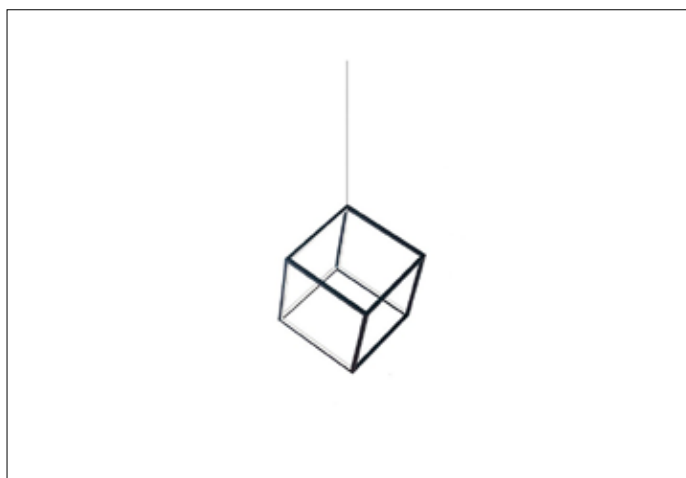

AZzardo[®]
LIGHTING

STRANGE 44

AZ3183, EAN 5901238431831

Dimensions height / width / length [cm] Product Specifications

Product	220 x 44 x 44
Mounting inlet:	N/A x N/A x N/A
Ceiling base:	4 x 25 x N/A
Shades	44 x 44 x 44

Line	DECORATIVE
Type	Pendant
Type of track	N/A
Colour	Black
Material	Aluminium / Acryl
Light source	1
Type of socket	LED INTEGRATED
Lumens	5280
Kelvins	3000
Beam angle	N/A
Dimmable	YES
CCT	N/A
RGB	N/A
RA	N/A
App remote control	N/A
Remote control	N/A
Voltage	230V
Power	80W
Switch location	N/A
Protection class	IP20
Tilt	N/A
Rotation	N/A