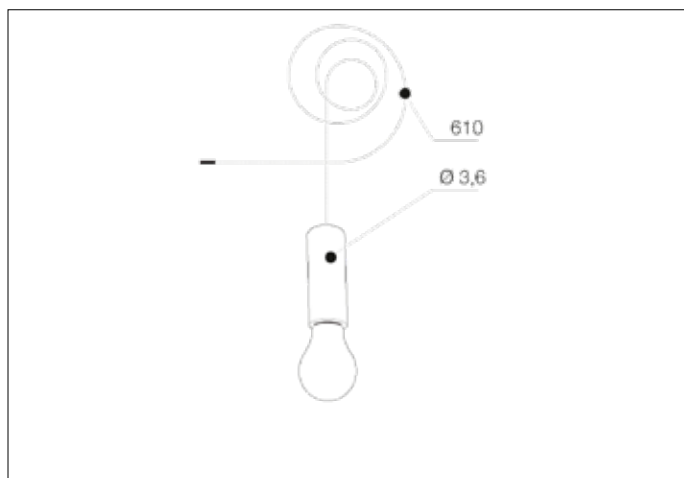

AZzardo[®]
LIGHTING

ZIKO E27 6 METERS BLACK
AZ3116, EAN 5901238431169

Dimensions height / width / length [cm] Product Specifications

Product	610 x 3,6 x N/A
Mounting inlet:	N/A x N/A x N/A
Ceiling base:	N/A x N/A x N/A
Shades	10 x 3,6 x N/A

Line	DECORATIVE
Type	Component
Type of track	N/A
Colour	Black
Material	Aluminium
Light source	1
Type of socket	E27
Lumens	N/A
Kelvins	N/A
Beam angle	N/A
Dimmable	N/A
CCT	N/A
RGB	N/A
RA	N/A
App remote control	N/A
Remote control	N/A
Voltage	230V
Power	max LED 35W
Switch location	N/A
Protection class	IP20
Tilt	N/A
Rotation	N/A

Shipping info height / width / length [cm]

BOX 1:	19 x 8 x 8
BOX 2:	N/A x N/A x N/A
BOX 3:	N/A x N/A x N/A
Net weight [kg]	0,25
Gross weight [kg]	0,3

Energy efficiency

N/A

Azzardo Sp. z o.o.
ul. Strzeszyńska 33 60-479 Poznań,
NIP: 929-185-75-07