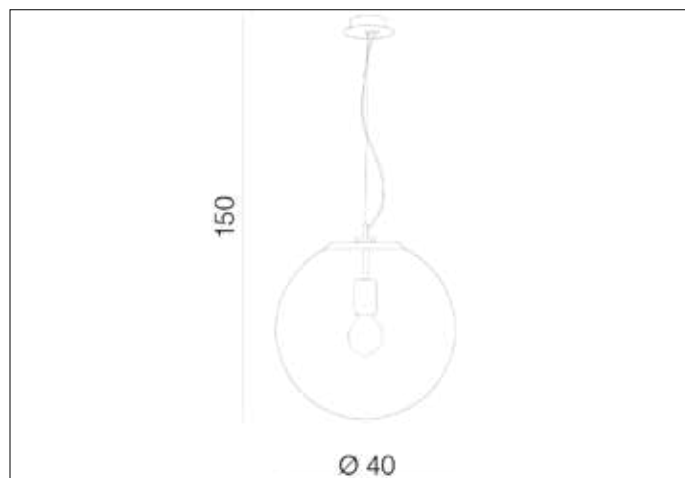

AZzardo[®]
LIGHTING

IRIS 40 CHROME
AZ3107, EAN 5901238431077

Dimensions height / width / length [cm] Product Specifications

Product	150 x 40 x N/A
Mounting inlet:	N/A x N/A x N/A
Ceiling base:	6 x 12 x N/A
Shades	40 x 40 x N/A

Line	DECORATIVE
Type	Pendant
Type of track	N/A
Colour	Chrome
Material	Metal / Glass
Light source	1
Type of socket	E27
Lumens	N/A
Kelvins	N/A
Beam angle	N/A
Dimmable	N/A
CCT	N/A
RGB	N/A
RA	N/A
App remote control	N/A
Remote control	N/A
Voltage	230V
Power	max LED 40W
Switch location	N/A
Protection class	IP20
Tilt	N/A
Rotation	N/A

Shipping info height / width / length [cm]

BOX 1:	47 x 47 x 46
BOX 2:	N/A x N/A x N/A
BOX 3:	N/A x N/A x N/A
Net weight [kg]	3,1
Gross weight [kg]	3,5

Energy efficiency

N/A

Azzardo Sp. z o.o.
ul. Strzeszyńska 33 60-479 Poznań,
NIP: 929-185-75-07