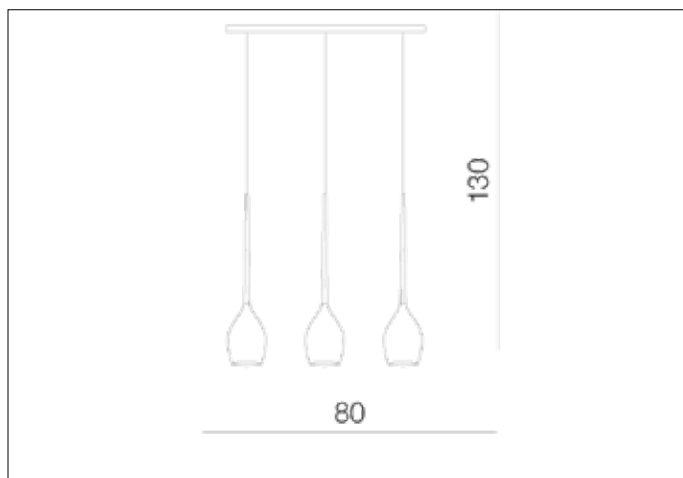

AZzardo[®]
LIGHTING

IZZA 3 SMOKY
AZ2937, EAN 5901238429371

Dimensions height / width / length [cm] Product Specifications

Product	130 x 80 x 13
Mounting inlet:	N/A x N/A x N/A
Ceiling base:	3 x 78 x 8
Shades	21 x 13 x N/A

Line	DECORATIVE
Type	Pendant
Type of track	N/A
Colour	Smoky
Material	Glass / Metal
Light source	3
Type of socket	E14
Lumens	N/A
Kelvins	N/A
Beam angle	N/A
Dimmable	N/A
CCT	N/A
RGB	N/A
RA	N/A
App remote control	N/A
Remote control	N/A
Voltage	230V
Power	max LED 50W
Switch location	N/A
Protection class	IP20
Tilt	N/A
Rotation	N/A

Shipping info height / width / length [cm]

BOX 1:	26 x 87 x 17
BOX 2:	N/A x N/A x N/A
BOX 3:	N/A x N/A x N/A
Net weight [kg]	4,5
Gross weight [kg]	5

Energy efficiency

N/A

Azzardo Sp. z o.o.
ul. Strzeszyńska 33 60-479 Poznań,
NIP: 929-185-75-07