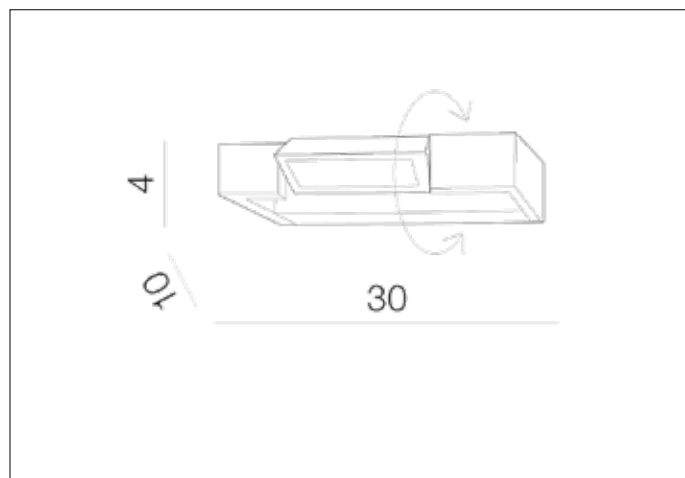

AZzardo[®]
LIGHTING

DALI 30 3000K BLACK
AZ2883, EAN 5901238428831

Dimensions height / width / length [cm] Product Specifications

Product	4 x 30 x 10
Mounting inlet:	N/A x N/A x N/A
Ceiling base:	N/A x N/A x N/A
Shades	N/A x N/A x N/A

Line	DECORATIVE
Type	Wall
Type of track	N/A
Colour	Black
Material	Aluminium
Light source	1
Type of socket	LED INTEGRATED
Lumens	1080
Kelvins	3000
Beam angle	N/A
Dimmable	N/A
CCT	N/A
RGB	N/A
RA	N/A
App remote control	N/A
Remote control	N/A
Voltage	230V
Power	9W
Switch location	N/A
Protection class	IP44
Tilt	350°
Rotation	N/A

Shipping info height / width / length [cm]

BOX 1:	8 x 34 x 14
BOX 2:	N/A x N/A x N/A
BOX 3:	N/A x N/A x N/A
Net weight [kg]	0,9
Gross weight [kg]	1

Energy efficiency

Azzardo Sp. z o.o.
ul. Strzeszyńska 33 60-479 Poznań,
NIP: 929-185-75-07