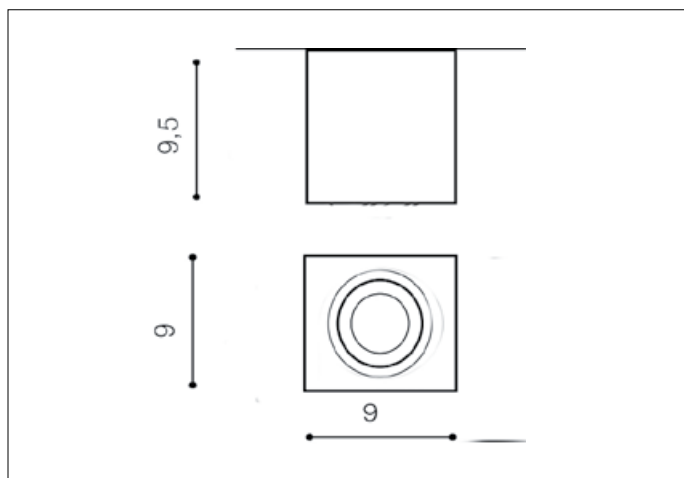

AZzardo[®]
LIGHTING

BRANT SQUARE IP44 BLACK
AZ2878, EAN 5901238428787

Dimensions height / width / length [cm] Product Specifications

Product	9,5 x 9 x N/A
Mounting inlet:	N/A x N/A x N/A
Ceiling base:	N/A x N/A x N/A
Shades	N/A x N/A x N/A

Line	DECORATIVE
Type	Exposed Downlight
Type of track	N/A
Colour	Black
Material	Aluminium
Light source	1
Type of socket	GU10
Lumens	N/A
Kelvins	N/A
Beam angle	N/A
Dimmable	N/A
CCT	N/A
RGB	N/A
RA	N/A
App remote control	N/A
Remote control	N/A
Voltage	230V
Power	max LED 50W
Switch location	N/A
Protection class	IP44
Tilt	N/A
Rotation	N/A

Shipping info height / width / length [cm]

BOX 1:	11 x 10 x 10
BOX 2:	N/A x N/A x N/A
BOX 3:	N/A x N/A x N/A
Net weight [kg]	0,35
Gross weight [kg]	0,4

Energy efficiency

N/A

Azzardo Sp. z o.o.
ul. Strzeszyńska 33 60-479 Poznań,
NIP: 929-185-75-07