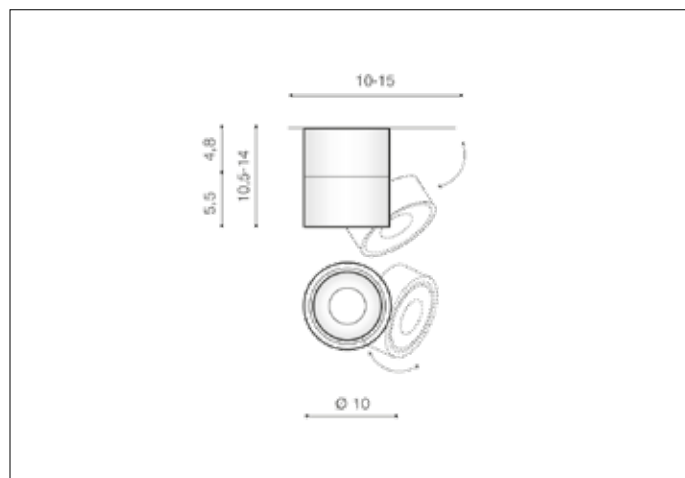

AZzardo[®]
 LIGHTING

 COSTA BLACK
 AZ2857, EAN 5901238428572

Dimensions height / width / length [cm] **Product Specifications**

Product	10,5 ~ 14 x 10 ~ 15 x 10
Mounting inlet:	N/A x N/A x N/A
Ceiling base:	4,8 x 10 x N/A
Shades	5,5 x 10 x N/A

Line	TECHNICAL
Type	Exposed Downlight
Type of track	N/A
Colour	Black
Material	Aluminium
Light source	1
Type of socket	LED INTEGRATED
Lumens	885
Kelvins	3000
Beam angle	24°
Dimmable	N/A
CCT	N/A
RGB	N/A
RA	? 80
App remote control	N/A
Remote control	N/A
Voltage	230V
Power	12W
Switch location	N/A
Protection class	IP20
Tilt	90°
Rotation	350°

Shipping info height / width / length [cm]

BOX 1:	11,5 x 10,5 x 10,5
BOX 2:	N/A x N/A x N/A
BOX 3:	N/A x N/A x N/A
Net weight [kg]	0,5
Gross weight [kg]	0,55

Energy efficiency

 Azzardo Sp. z o.o.
 ul. Strzeszyńska 33 60-479 Poznań,
 NIP: 929-185-75-07