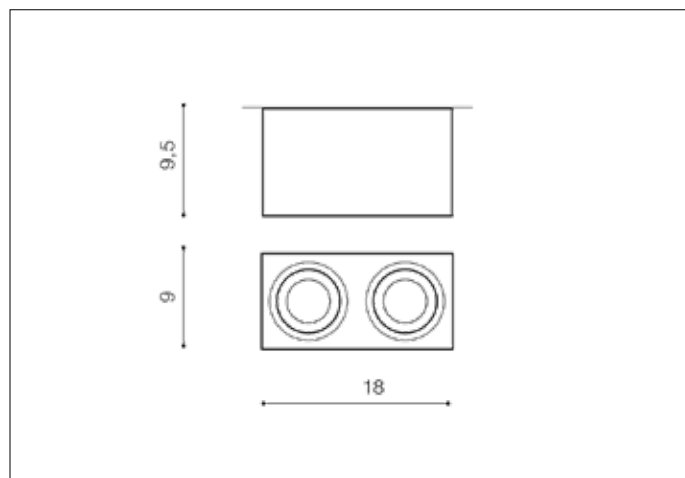

AZzardo[®]
LIGHTING

BRANT 2 SQUARE BLACK
AZ2827, EAN 5901238428275

Dimensions height / width / length [cm] Product Specifications

Product	9,5 x 18 x 9
Mounting inlet:	N/A x N/A x N/A
Ceiling base:	N/A x N/A x N/A
Shades	N/A x N/A x N/A

Line	DECORATIVE
Type	Exposed Downlight
Type of track	N/A
Colour	Black
Material	Aluminium
Light source	2
Type of socket	GU10
Lumens	N/A
Kelvins	N/A
Beam angle	N/A
Dimmable	N/A
CCT	N/A
RGB	N/A
RA	N/A
App remote control	N/A
Remote control	N/A
Voltage	230V
Power	max LED 50W
Switch location	N/A
Protection class	IP20
Tilt	20°
Rotation	N/A

Shipping info height / width / length [cm]

BOX 1:	11 x 18,5 x 10
BOX 2:	N/A x N/A x N/A
BOX 3:	N/A x N/A x N/A
Net weight [kg]	0,6
Gross weight [kg]	0,65

Energy efficiency

Azzardo Sp. z o.o.
ul. Strzeszyńska 33 60-479 Poznań,
NIP: 929-185-75-07