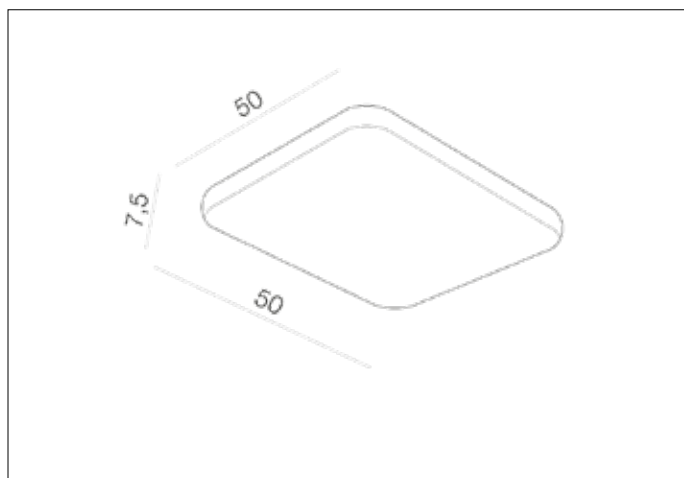

AZzardo[®]
LIGHTING

QUADRO 50 LED CCT SILVER
AZ2758, EAN 5901238427582

Dimensions height / width / length [cm] Product Specifications

Product	7,5 x 50 x 50
Mounting inlet:	N/A x N/A x N/A
Ceiling base:	N/A x N/A x N/A
Shades	N/A x N/A x N/A

Line	TECHNICAL
Type	Top
Type of track	N/A
Colour	Silver
Material	Metal / PC
Light source	1
Type of socket	LED INTEGRATED
Lumens	4610
Kelvins	3000 ~ 6500
Beam angle	111°
Dimmable	YES
CCT	YES
RGB	N/A
RA	? 80
App remote control	N/A
Remote control	YES
Voltage	230V
Power	60W
Switch location	N/A
Protection class	IP20
Tilt	N/A
Rotation	N/A

Shipping info height / width / length [cm]

BOX 1:	12 x 57 x 57
BOX 2:	N/A x N/A x N/A
BOX 3:	N/A x N/A x N/A
Net weight [kg]	3,1
Gross weight [kg]	3,4

Energy efficiency

Azzardo Sp. z o.o.
ul. Strzeszyńska 33 60-479 Poznań,
NIP: 929-185-75-07