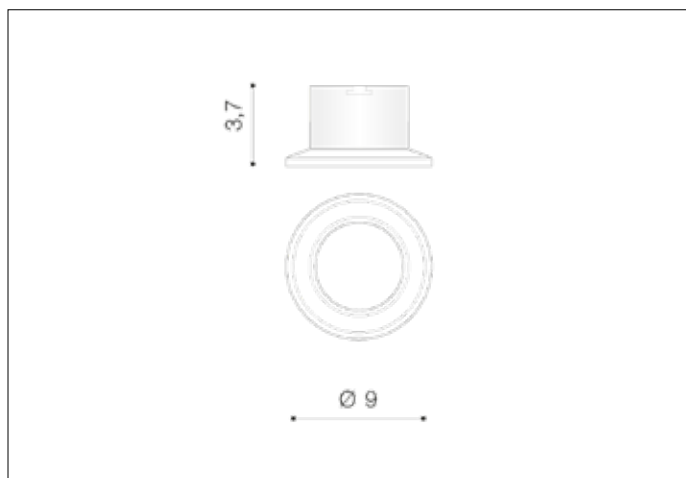

**AZzardo**<sup>®</sup>  
LIGHTING

ADAMO MIDST DIAMOND WHITE  
AZ2738, EAN 5901238427384

## Dimensions height / width / length [cm] Product Specifications

Product	3,7 x 9 x N/A
Mounting inlet:	3,2 x 6,5 x N/A
Ceiling base:	N/A x N/A x N/A
Shades	N/A x N/A x N/A

Line	TECHNICAL
Type	Downlight
Type of track	N/A
Colour	White
Material	Aluminium
Light source	1
Type of socket	GU10
Lumens	N/A
Kelvins	N/A
Beam angle	N/A
Dimmable	N/A
CCT	N/A
RGB	N/A
RA	N/A
App remote control	N/A
Remote control	N/A
Voltage	230V
Power	max LED 50W
Switch location	N/A
Protection class	IP20
Tilt	N/A
Rotation	N/A

## Shipping info height / width / length [cm]

BOX 1:	6 x 10 x 10
BOX 2:	N/A x N/A x N/A
BOX 3:	N/A x N/A x N/A
Net weight [kg]	0,12
Gross weight [kg]	0,15