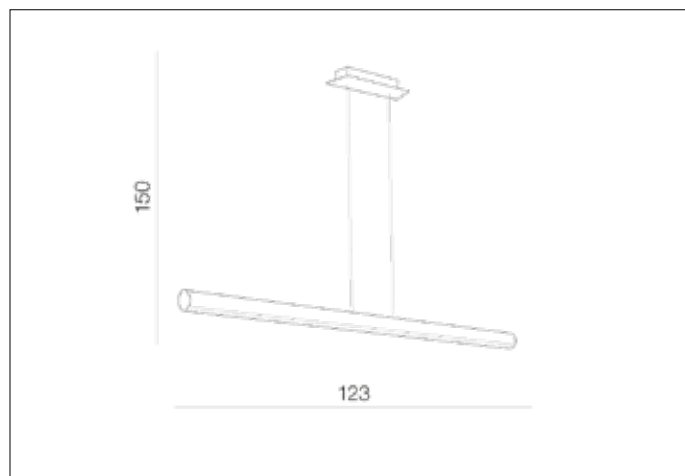

AZzardo[®]
LIGHTING

ALBERO

AZ2701, EAN 5901238427018

Dimensions height / width / length [cm] Product Specifications

Product	150 x 123 x 8
Mounting inlet:	N/A x N/A x N/A
Ceiling base:	5,5 x 25 x 8
Shades	8 x 123 x 8

Line	DECORATIVE
Type	Pendant
Type of track	N/A
Colour	Wood
Material	Wood / Acryl
Light source	1
Type of socket	LED INTEGRATED
Lumens	3500
Kelvins	3000
Beam angle	N/A
Dimmable	N/A
CCT	N/A
RGB	N/A
RA	N/A
App remote control	N/A
Remote control	N/A
Voltage	230V
Power	50W
Switch location	N/A
Protection class	IP20
Tilt	N/A
Rotation	N/A

Shipping info height / width / length [cm]

BOX 1:	16 x 130 x 14
BOX 2:	N/A x N/A x N/A
BOX 3:	N/A x N/A x N/A
Net weight [kg]	2,7
Gross weight [kg]	3

Energy efficiency

Azzardo Sp. z o.o.
ul. Strzeszyńska 33 60-479 Poznań,
NIP: 929-185-75-07