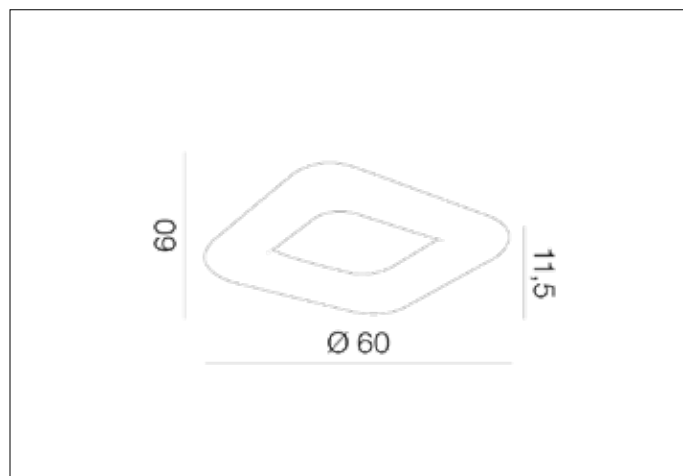

**AZzardo**<sup>®</sup>  
LIGHTING

DONUT SQUARE TOP 60 CCT  
AZ2665, EAN 5901238426653

## Dimensions height / width / length [cm] Product Specifications

Product	11,5 x 60 x N/A
Mounting inlet:	N/A x N/A x N/A
Ceiling base:	N/A x N/A x N/A
Shades	N/A x N/A x N/A

Line	DECORATIVE
Type	Top
Type of track	N/A
Colour	White
Material	Acryl / Metal
Light source	1
Type of socket	LED INTEGRATED
Lumens	7140
Kelvins	2700 ~ 6000
Beam angle	N/A
Dimmable	YES
CCT	YES
RGB	N/A
RA	N/A
App remote control	N/A
Remote control	YES
Voltage	230V
Power	84W
Switch location	N/A
Protection class	IP20
Tilt	N/A
Rotation	N/A

## Shipping info height / width / length [cm]

BOX 1:	17 x 67 x 67
BOX 2:	N/A x N/A x N/A
BOX 3:	N/A x N/A x N/A
Net weight [kg]	5,5
Gross weight [kg]	6,1